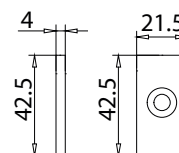

BX-1501-C81

€ BX.132

- Piastrina attacco a vetro
- Plate glass connector for track profile
- Platte Glashalter
- CR - NS

xfb-077