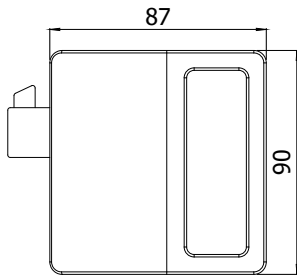

V-774-PO-TC

LAVORAZIONE VETRO
GLASS PREPARATION
GLASBEARBEITUNG

SERRATURE

xme730a

V-774 2FLG

- Controserratura
- Strike box
- Gegenkasten

xme730c

- Contropiastro inclusa
- Strike plate included
- Schließblech enthalten