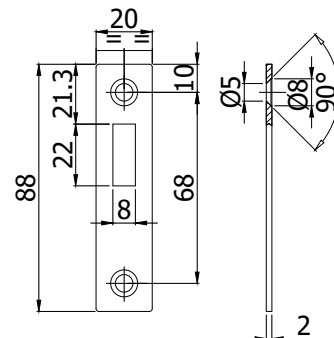

V-774-PO-TC

LAVORAZIONE VETRO
GLASS PREPARATION
GLASBEARBEITUNG

SERRATURE

xme730a

V-774 2FLG

- Controserratura
- Strike box
- Gegenkasten

xme730c

- Contropiastro inclusa
- Strike plate included
- Schließblech enthalten