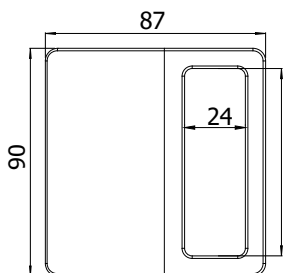

V-774-PO-TC

LAVORAZIONE VETRO
GLASS PREPARATION
GLASBEARBEITUNG

SERRATURE

xme730a

V-774 2FLG

- Controserratura
- Strike box
- Gegenkasten

xme730c

- Contropiastro inclusa
- Strike plate included
- Schließblech enthalten