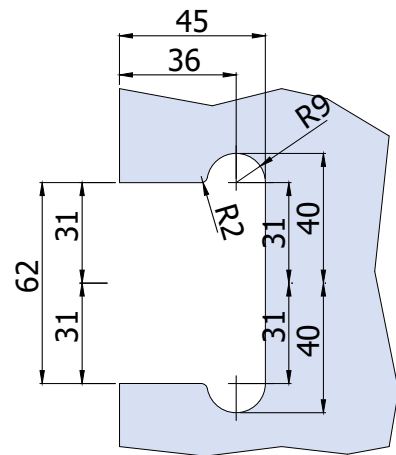

V-774-PO-TC

LAVORAZIONE VETRO
GLASS PREPARATION
GLASBEARBEITUNG

SERRATURE

xme730a

V-774 2FLG

- Controserratura
- Strike box
- Gegenkasten

xme730c

- Contropiastro inclusa
- Strike plate included
- Schließblech enthalten