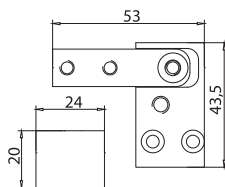

BX-2709-SX

- Attacco sinistro a vetro per binario
- Left glass connector for track profile
- Glashalter links für Laufschiene

xfb-062