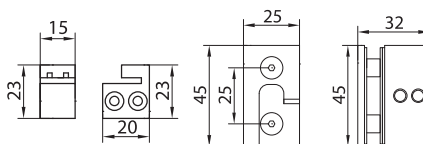

BX-2603 DX

- Attacco destro a vetro e attacco a parete
- Right glass connector and wall connector
- Glashalter rechts und Wandhalter

CR

xfb-080