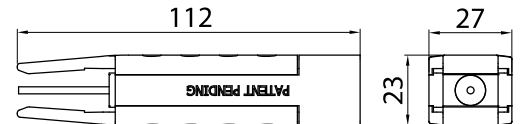

V-1217

- Paio stoppers anti-shock Brixia
- Set stoppers anti-shock Brixia
- Set stoppers anti-shock Brixia