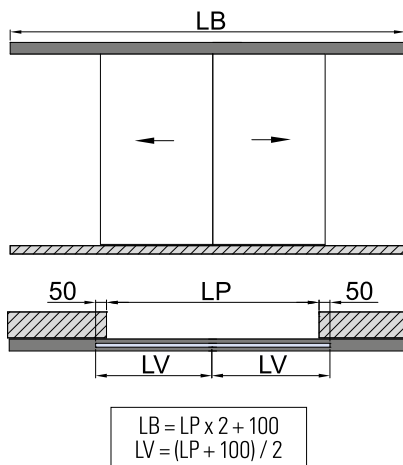

xme697

Componenti / Components / Einzelteile	Fin.	V-1000 SET 1	V-1010 SET 1	V-1020 SET 1	V-1000 SET 2	V-1010 SET 2	V-1020 SET 2
V-1000 L=2000 L=3000 L=4000 L=6000	AN	1	1	1	1	1	1
V-1001 L=2000 L=3000 L=4000 L=6000	AN / NV	1	1	1	1	1	1
V-1002 senza / without Soft-close	-	1	-	-	2	-	-
V-1012 con / with Soft-close 80 Kg	-	-	1	-	-	2	-
V-1022 con / with Soft-close 70 Kg	-	-	-	1	-	-	2
V-1008	AN / NV	1	1	1	1	1	1
V-012	AN / NO	1	1	1	2	2	2