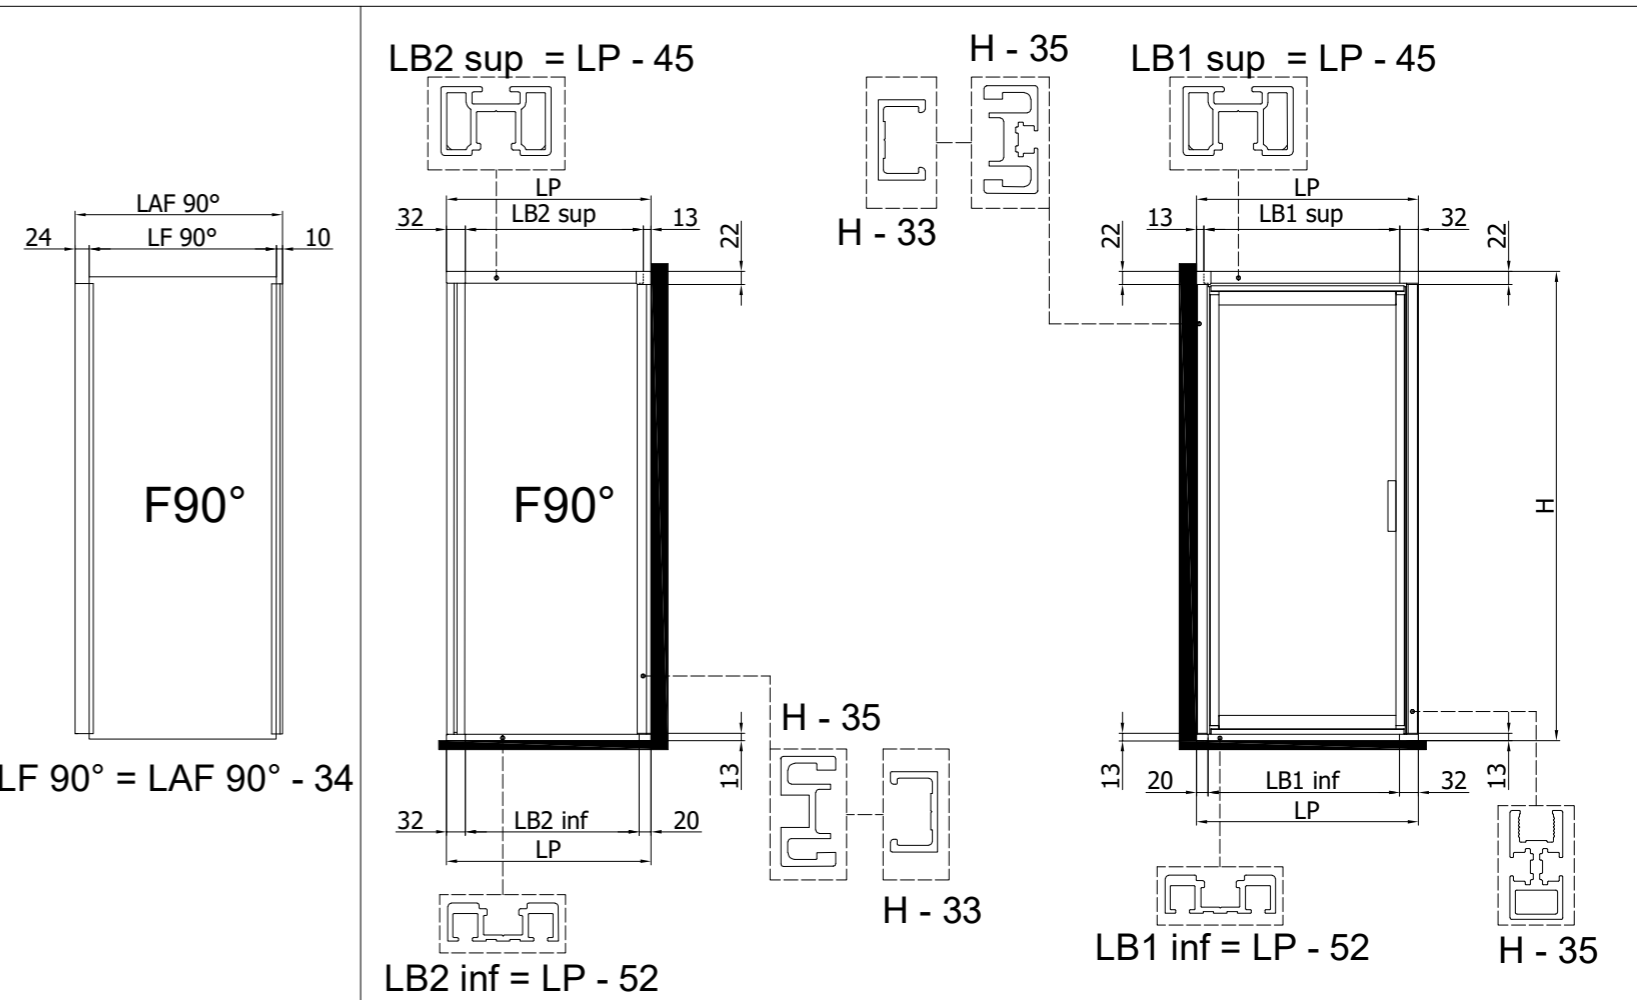

VANITY - Set porta / Door

VANITY - SET 1 - Scheda tecnica / Technical sheet

VANITY - Set porta / Door

VANITY - SET 2 - Scheda tecnica / Technical sheet

VANITY - Set porta / Door

VANITY - SET 5 - Scheda tecnica / Technical sheet

VANITY - Set porta / Door

VANITY - SET 6 - Scheda tecnica / Technical sheet

VANITY - Set porta / Door

VANITY - SET 4 - Scheda tecnica / Technical sheet

VANITY - Set porta / Door

VANITY - SET 3 - Scheda tecnica / Technical sheet

VANITY - Set porta / Door

VANITY - SET 7 - Scheda tecnica / Technical sheet

VANITY - Set porta / Door

VANITY - SET 8 - Scheda tecnica / Technical sheet

VANITY - Set porta / Door

VANITY - SET 9 - Scheda tecnica / Technical sheet