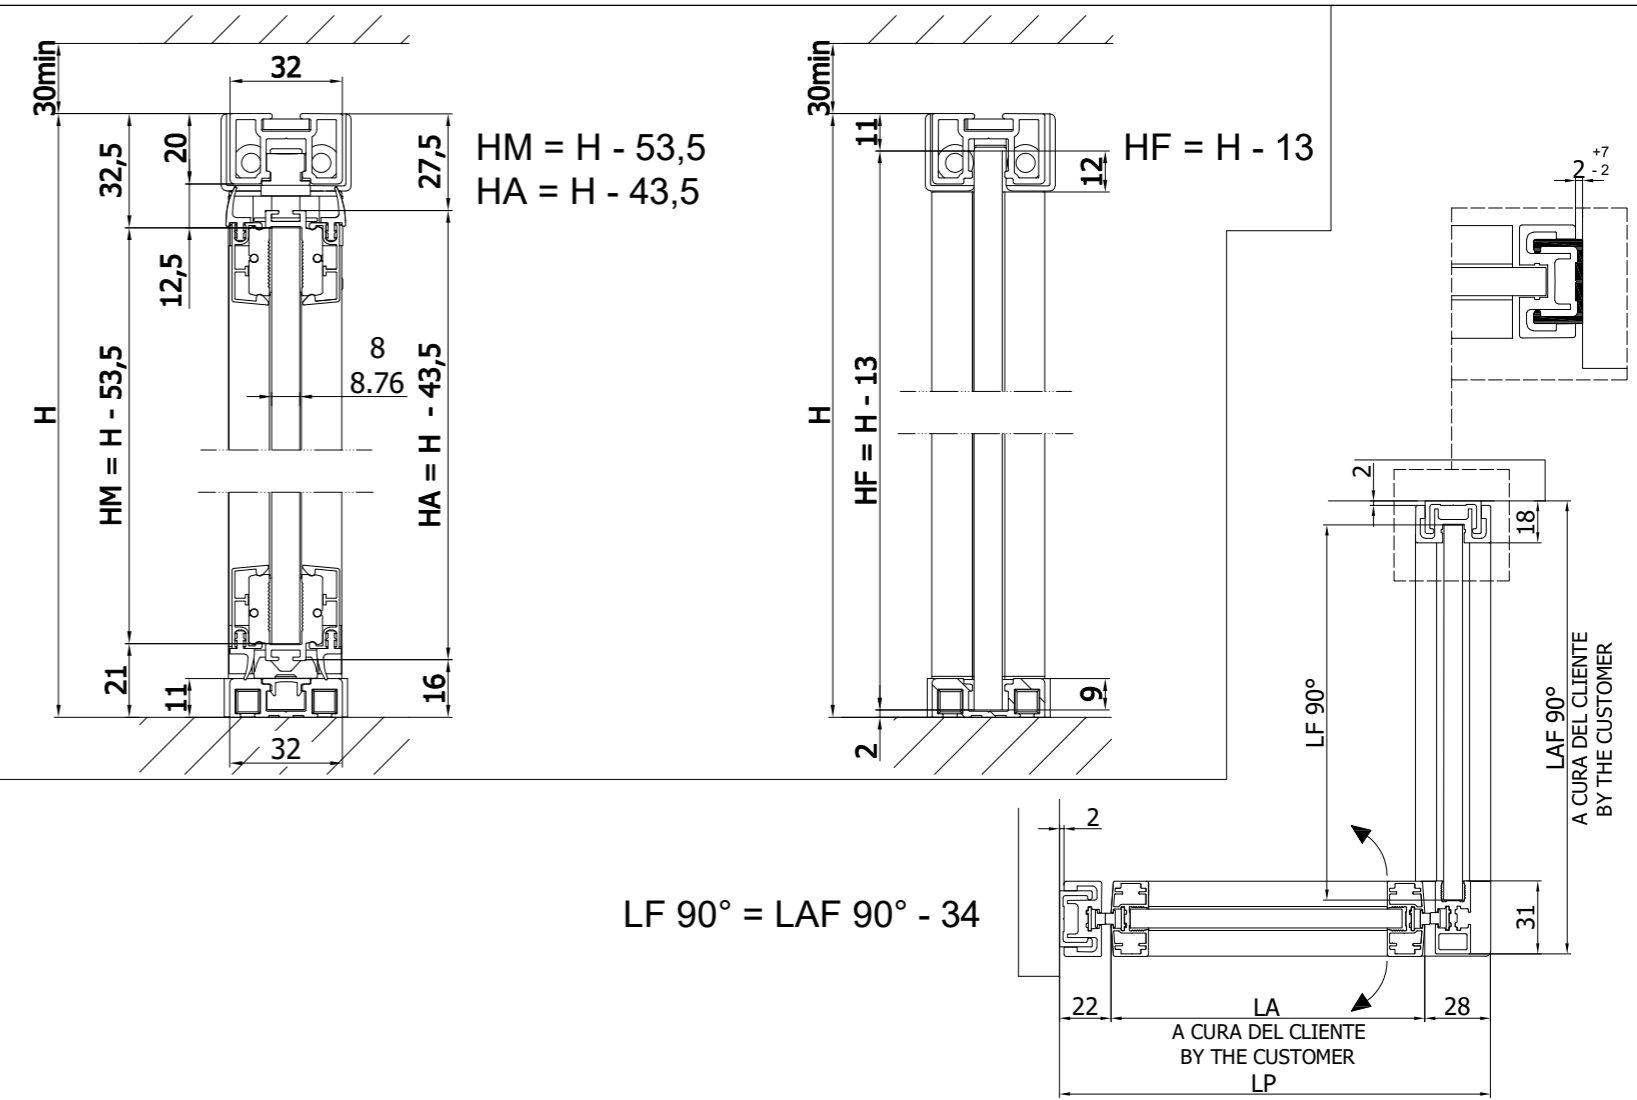

VANITY - Set porta / Door

VANITY - SET 1 - Scheda tecnica / Technical sheet

VANITY - Set porta / Door

VANITY - SET 2 - Scheda tecnica / Technical sheet

VANITY - Set porta / Door

VANITY - SET 5 - Scheda tecnica / Technical sheet

VANITY - Set porta / Door

VANITY - SET 6 - Scheda tecnica / Technical sheet

VANITY - Set porta / Door

VANITY - SET 4 - Scheda tecnica / Technical sheet

VANITY - Set porta / Door

VANITY - SET 3 - Scheda tecnica / Technical sheet

VANITY - Set porta / Door

VANITY - SET 7 - Scheda tecnica / Technical sheet

VANITY - Set porta / Door

VANITY - SET 8 - Scheda tecnica / Technical sheet

VANITY - Set porta / Door

VANITY - SET 9 - Scheda tecnica / Technical sheet