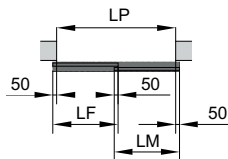

$$HF = H - 51$$

NON INCLUSO  
NOT INCLUDED  
NICHT ENTHALTEN

$$HM = H + 10$$

$$HF = H + 7$$

**V-5523 SET 1**

- Set per 1 anta scorrevole e vetro fisso, fissaggio a parete/soffitto
- Sliding door set with fixed panel, wall/ceiling installation
- Schiebetürset 1-flügelig mit Seitenteil, Wand-Deckenmontage

€ ▶ S.191

$$LB = LP$$

$$LM / LF = (LP + 50) / 2$$

$$LB = LP + 100$$

$$LM / LF = (LP + 150) / 2$$

$$LB = LP$$

$$LM / LF = (LP + 100) / 4$$

$$LB = LP + 100$$