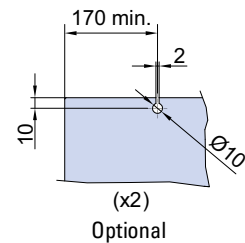

xme508m/n

Componenti / Components / Einzelteile ▶ 92	Fin. / Fin. / Oberf.	V-5523 SET 1 FIX	V-5523 SET 1 MIS	V-5523 SET 2 FIX	V-5523 SET 2 MIS
V-5523 L=2000 L=3000 L=4000 L=6000	AN / IXO / NO	1	—	1	—
V-5522 70 Kg Soft-close	—	1	1	2	2
V-5525 (optional)	AN / IXO / NO	(1)	(1)	(1)	(1)
V-012	AN / NS	1	1	2	2
V-5524 (OPTIONAL)	—	(1)	(1)	(2)	(2)