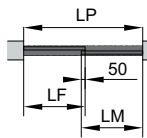

$$HF = H - 51$$

NON INCLUSO  
NOT INCLUDED  
NICHT ENTHALTEN

$$HM = H + 10$$

$$HF = H + 7$$

**V-5523 SET 1**

- Set per 1 anta scorrevole e vetro fisso, fissaggio a parete/soffitto
- Sliding door set with fixed panel, wall/ceiling installation
- Schiebetürset 1-flügelig mit Seitenteil, Wand-Deckenmontage

€ ▶ S.191

$$LB = LP$$

$$LM / LF = (LP + 50) / 2$$

$$LB = LP + 100$$

$$LM / LF = (LP + 150) / 2$$

$$LB = LP$$

$$LM / LF = (LP + 100) / 4$$

$$LB = LP + 100$$