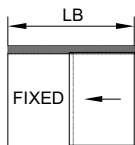

NON INCLUSO
NOT INCLUDED
NICHT ENTHALTEN

$$HM = H + 10$$

$$HF = H + 7$$

V-5523 SET 1

- Set per 1 anta scorrevole e vetro fisso, fissaggio a parete/soffitto
- Sliding door set with fixed panel, wall/ceiling installation
- Schiebetürset 1-flügelig mit Seitenteil, Wand-Deckenmontage

€ ▶ S.191

$$LB = LP$$

$$LM / LF = (LP + 50) / 2$$

$$LB = LP + 100$$

$$LM / LF = (LP + 150) / 2$$

$$LB = LP$$

$$LM / LF = (LP + 100) / 4$$

$$LB = LP + 100$$