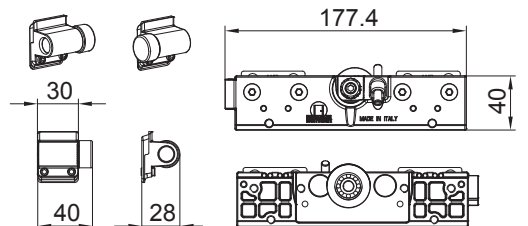

- Security glass holes **optional**
- Sicherheitsbohrungen **optional**

xme576d

- Adjustment from the front
- Einstellung von vorne