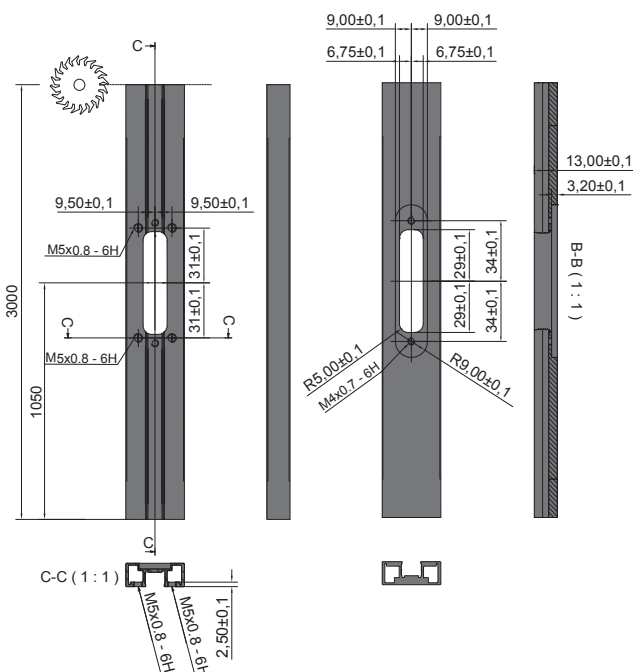

SET:

- Profiles for aluminium panel with machining for lock DIV-009 or strike box DIV-009 2FLG (not included)
- Flügelrahmen mit Bearbeitung für Schloss DIV-009 oder Gegenkasten DIV-009 2FLG (nicht enthalten)

FRAME:

DIV-SER-995 995 x 2980 mm

DIV-SER-1495 1495 x 2980 mm

FUSION:

FUS-SER-995 995 x 2980 mm

FUS-SER-1495 1495 x 2980 mm

xme595n