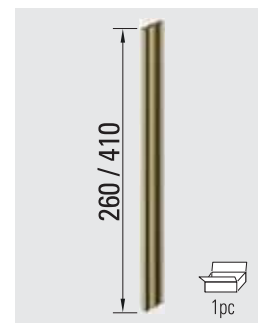

POR-0408V

- Pc pullhandle with self-adhesive fixing
- Stück Stosgriff selbstklebend

AN-XO-BC-BS-NO-BI-AL-CR

xme595m/xfb-139