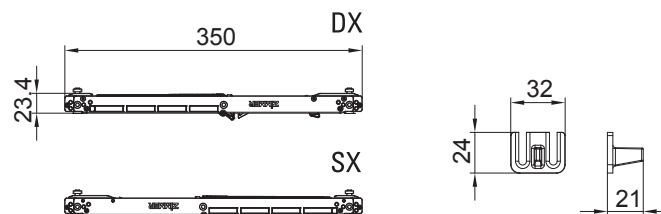

120 Kg

V-7602

- Accessories set for 1 sliding panel consisting of:
  n° 2 roller carriers for 8/10 mm glass,
  n° 2 stoppers
- Zubehör für 1 Schiebetür bestehend aus:
  n° 2 Klemm - Laufwagen für 8/10 mm Glas,
  n° 2 Stopper

SIMPLE

- Adjustment from below
- Einstellung von unten

- Security glass holes **optional**
- Sicherheitsbohrungen **optional**

xme576e

soft-close
70 Kg

V-5606-70

- Set 2 stoppers Soft-close (for 1 sliding panel)
- Set 2 Stoppers Soft-close mit Selbsteinzug (für 1 Schiebetür)

xme576d

soft-close
80 Kg

V-5606-80

- Set 2 stoppers Soft-close (for 1 sliding panel)
- Set 2 Stoppers Soft-close mit Selbsteinzug (für 1 Schiebetür)

xme576d

100 Kg
120 Kg

V-5606-100 100 KG

V-5606-120 120 KG

- Set 2 stoppers Soft-close (for 1 sliding panel)
- Set 2 Stoppers Soft-close mit Selbsteinzug (für 1 Schiebetür)

xme576d