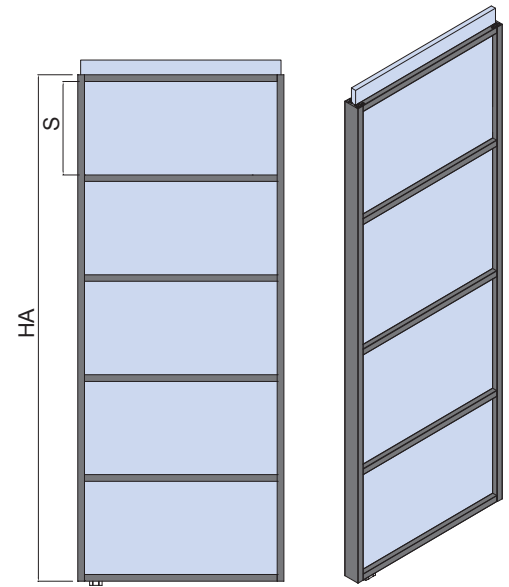

FRAMES

FRAMED PANEL / GERAHMTE TÜR

FRAME-FILC-FUSION
FRAMES / ANTE

$$V = HA - (13 \times 6)$$

$$S = V / 5$$

- V and VL are values only for calculation
- V und VL sind Werte nur für die Berechnung