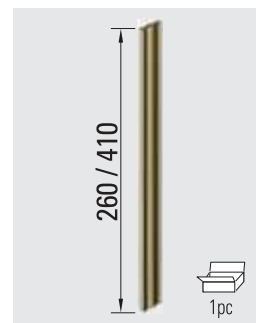

POR-0408V
• Pc pullhandle with
self-adhesive fixing
• Stück Stosgriff selbstklebend
AN-XO-BC-BS-NO-BI-AL-CR

xme595m/xfb-139