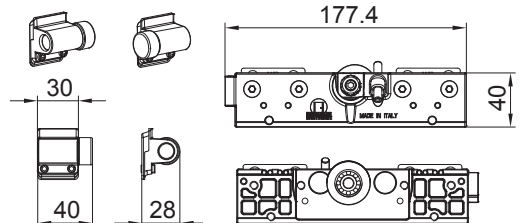

- Security glass holes **optional**
- Sicherheitsbohrungen **optional**

xme576d

- Adjustment from the front
- Einstellung von vorne