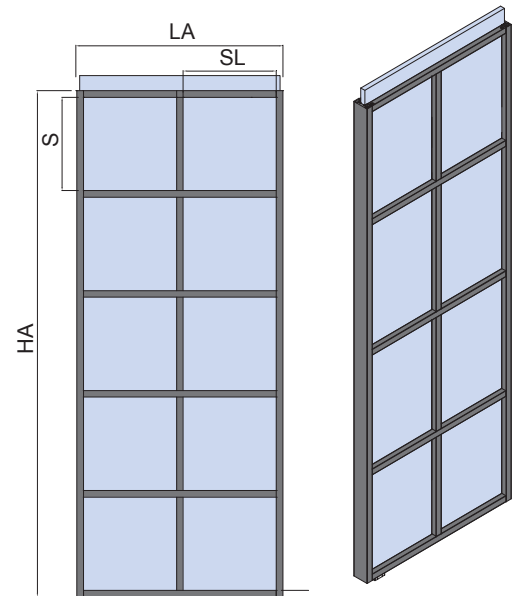

$$V = HA - (13 \times 6)$$

$$S = V / 5$$

$$VL = LA - 39$$

$$SL = VL / 2$$