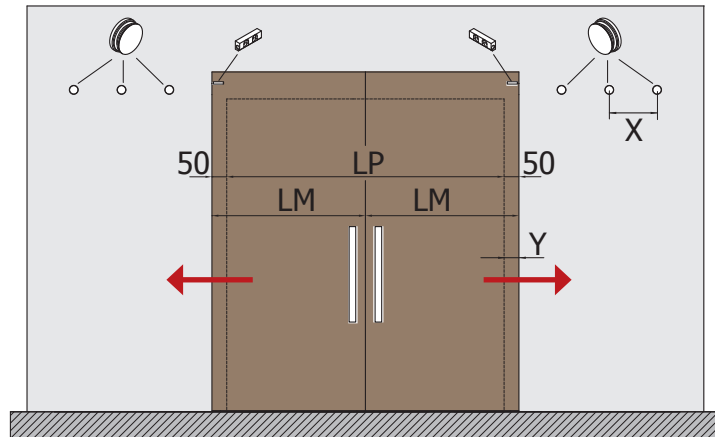

INDEPENDENT FOR WOODEN DOORS FÜR HOLZTÜREN

V-8040

V-8040 SET 1

- Sliding door set, wall installation
- Schiebetürset 1-flügelig, Wandmontage

V-8040 SET 2

- Sliding doors set, wall installation
- Schiebetürset 2-flügelig, Wandmontage

TECHNICAL

$$LM = LP + 100$$

$$LM = (LP + 100) / 2$$

xme249d

COMPONENTS / EINZELTEILE ▶ 154

V-8000

V-8002

PF-08