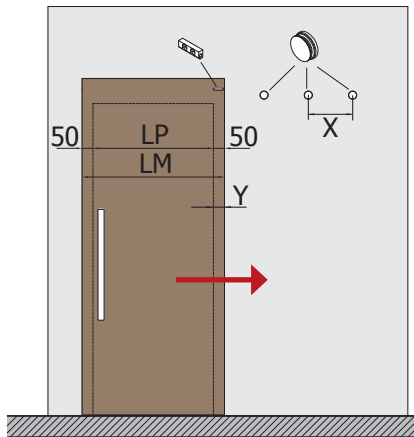

INDEPENDENT FOR WOODEN DOORS FÜR HOLZTÜREN

V-8040

V-8040 SET 1

- Sliding door set, wall installation
- Schiebetürset 1-flügelig, Wandmontage

V-8040 SET 2

- Sliding doors set, wall installation
- Schiebetürset 2-flügelig, Wandmontage

TECHNICAL

$$LM = LP + 100$$

$$LM = (LP + 100) / 2$$

xme249d

COMPONENTS / EINZELTEILE ▶ 154

V-8000

V-8002

PF-08