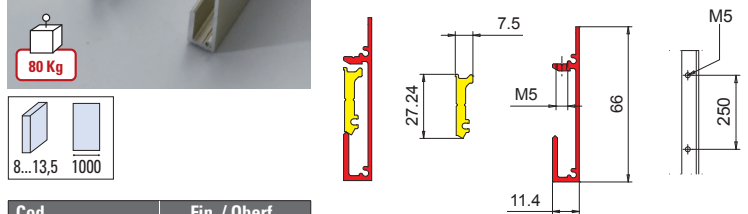

- V-8000**
- Independent track profile
 - Laufschiene Independent

Cod.	Fin. / Oberf.
V-8000-1000 mm	IXE
V-8000-1400 mm	IXE

xfb-064

- V-8100**
- Cover profile for Independent track profile
 - Profilabdeckung für Laufschiene Independent