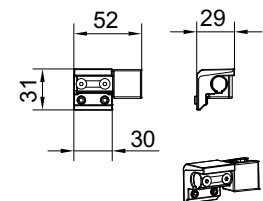

€ ▶ S.204

70 Kg 8-10

soft-close  
70 Kg  
incluso / included / enthalten

xme508o

- V-5524**
- Set stopper sicurezza per 1 anta scorrevole
  - Set security stoppers for 1 panel
  - Set Sicherheits-Stopper für 1 Flügel