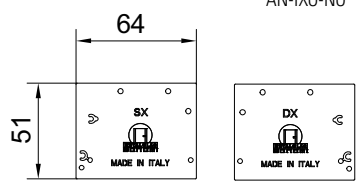

1. **V-5521**
2. Paio tappi finali in plastica per guida a scorrimento V-5520
   - Pair plastic endcaps for track profile V-5520
   - Paar Endkappen aus Kunststoff für Laufschiene V-5520
3. AN-IXO-NO

xme508o