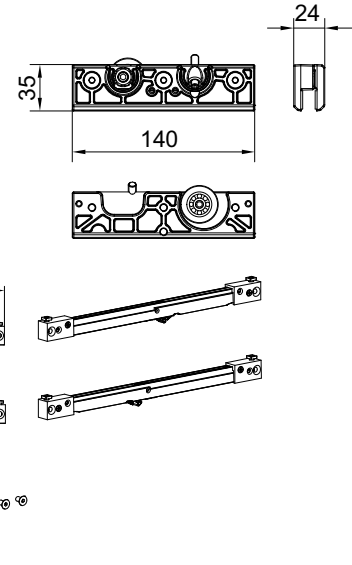

€ ▶ S.204

70 Kg 8-10

soft-close
70 Kg
incluso / included / enthalten

xme508o