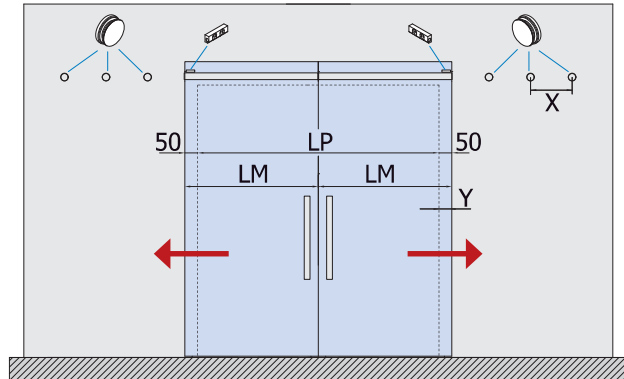

### V-8100 SET 2

€▶A.336

- Set per 2 ante scorrevoli, fissaggio a parete
- Sliding doors set, wall installation
- Schiebetürset 2-flügelig, Wandmontage

LAVORAZIONE VETRO  
GLASS PREPARATION  
GLASBEARBEITUNG

TECHNICAL

$$LM = LP + 100$$

$$LM = (LP + 100) / 2$$

xme249b