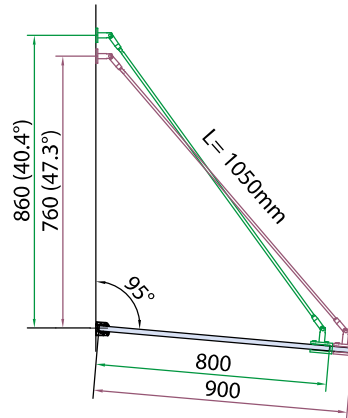

PRESA 2

Inox AISI 316

€P H.321

Inox AISI 316

€P H.322

AN

€P H.324

L=2000/3000/6000 mm

PRESA 2 SET 2-8 / PRESA 2 SET 2-10 €▶H.318

PRESA 2 SET 3-8 / PRESA 2 SET 3-10 €▶H.319

PRESA 2 SET 4-8 / PRESA 2 SET 4-10 €▶H.320