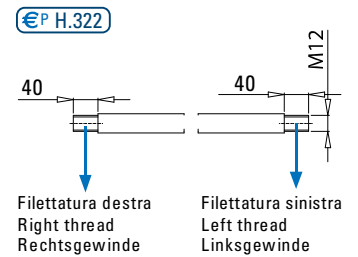

PRESA 2

Inox AISI 316

€P H.321

Inox AISI 316

€P H.322

AN

€P H.324

L=2000/3000/6000 mm

AN

€P H.326

AN

€P H.325

AN

€P H.328

PENSLINE

PRESA 2 SET 1-8 / PRESA 2 SET 1-10 €▶H.317

PRESA 2 SET 2-8 / PRESA 2 SET 2-10 €▶H.318

PRESA 2 SET 3-8 / PRESA 2 SET 3-10 €▶H.319

PRESA 2 SET 4-8 / PRESA 2 SET 4-10 €▶H.320