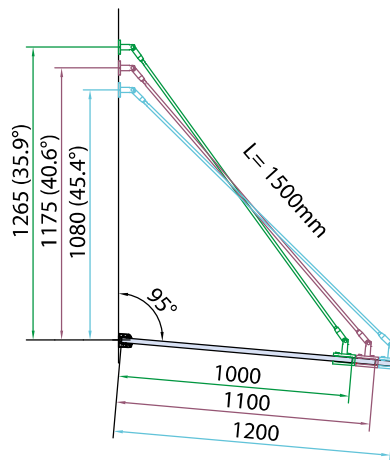

PRESA 2

Inox AISI 316

€P H.321

Inox AISI 316

€P H.322

AN

€P H.324

L=2000/3000/6000 mm

PRESA 2 SET 2-8 / PRESA 2 SET 2-10 €▶H.318

PRESA 2 SET 3-8 / PRESA 2 SET 3-10 €▶H.319

PRESA 2 SET 4-8 / PRESA 2 SET 4-10 €▶H.320