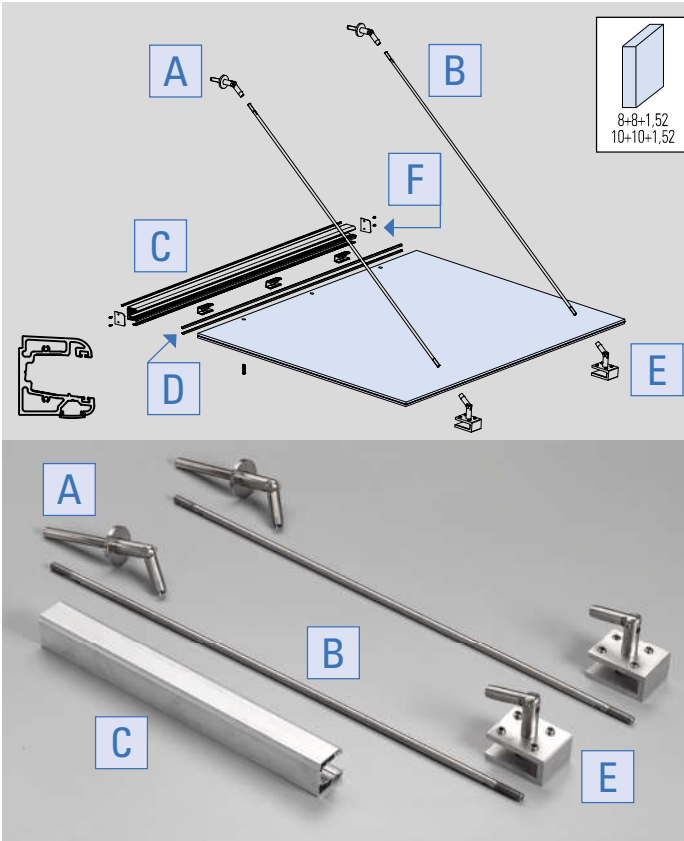

PRESA 2

Inox AISI 316

€P H.321

Inox AISI 316

€P H.322

AN

€P H.324

L=2000/3000/6000 mm

AN

€P H.326

AN

€P H.325

AN

€P H.328

PENSLINE

PRESA 2 SET 1-8 / PRESA 2 SET 1-10 €▶H.317

PRESA 2 SET 2-8 / PRESA 2 SET 2-10 €▶H.318

PRESA 2 SET 3-8 / PRESA 2 SET 3-10 €▶H.319

PRESA 2 SET 4-8 / PRESA 2 SET 4-10 €▶H.320