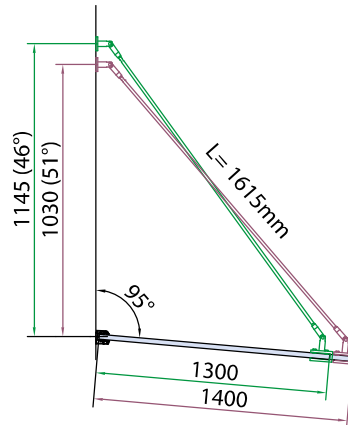

PRESA 2

Inox AISI 316

€P H.321

Inox AISI 316

€P H.322

AN

€P H.324

L=2000/3000/6000 mm

PRESA 2 SET 2-8 / PRESA 2 SET 2-10 €▶H.318

PRESA 2 SET 3-8 / PRESA 2 SET 3-10 €▶H.319

PRESA 2 SET 4-8 / PRESA 2 SET 4-10 €▶H.320