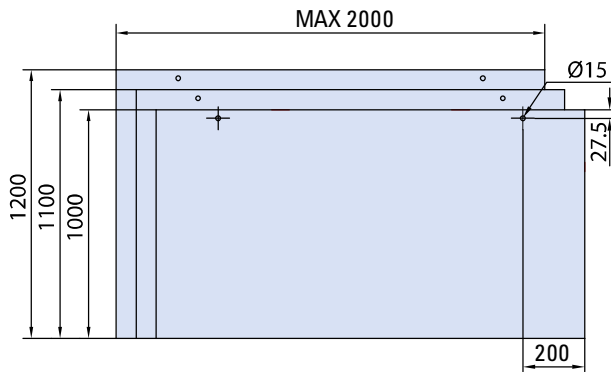

PRESA 2

Inox AISI 316

€P H.321

Inox AISI 316

€P H.322

AN

€P H.324

L=2000/3000/6000 mm

AN

€P H.326

AN

€P H.325

AN

€P H.328

PENSLINE

PRESA 2 SET 1-8 / PRESA 2 SET 1-10 €▶H.317

PRESA 2 SET 2-8 / PRESA 2 SET 2-10 €▶H.318

PRESA 2 SET 3-8 / PRESA 2 SET 3-10 €▶H.319

PRESA 2 SET 4-8 / PRESA 2 SET 4-10 €▶H.320