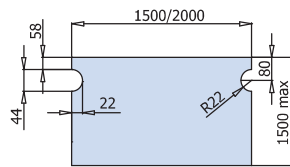

**B-4040 set 1**

Jolly Pack Set 1

4 pcs

**B-4040 set 2**

Jolly Pack Set 2

6 pcs

**B-4040 set 3**

Jolly Pack Set 3

10 pcs

- Preparazione vetro
- Glass preparation
- Glasbearbeitung

- Sede per LED 18x5 max
- Channel for LED
- Sitz für LED