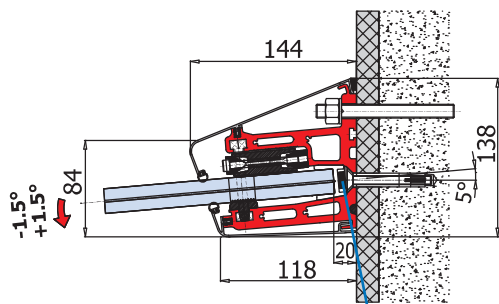

**B-4040 set 1**

Jolly Pack Set 1

4 pcs

**B-4040 set 2**

Jolly Pack Set 2

6 pcs

**B-4040 set 3**

Jolly Pack Set 3

10 pcs

- Preparazione vetro
- Glass preparation
- Glasbearbeitung

- Sede per LED 18x5 max
- Channel for LED
- Sitz für LED