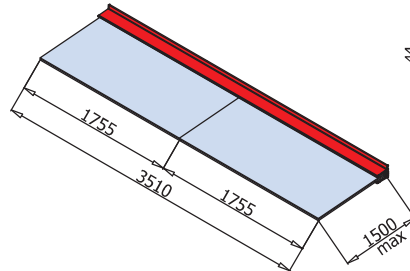

**B-4040 set 1**

Jolly Pack Set 1

4 pcs

**B-4040 set 2**

Jolly Pack Set 2

6 pcs

**B-4040 set 3**

Jolly Pack Set 3

10 pcs

- Preparazione vetro
- Glass preparation
- Glasbearbeitung

- Sede per LED 18x5 max
- Channel for LED
- Sitz für LED