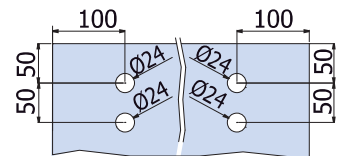

$$LM = LP + 100$$

VL-3000 SET 2 FIX

€▶A.399

- Set per 2 ante scorrevoli, fissaggio a parete
- Sliding doors set, wall installation
- Schiebetürset 2-flügelig, Wandmontage

$$LM = (LP + 100) / 2$$

LAVORAZIONE VETRO GLASS PREPARATION GLASBEARBEITUNG