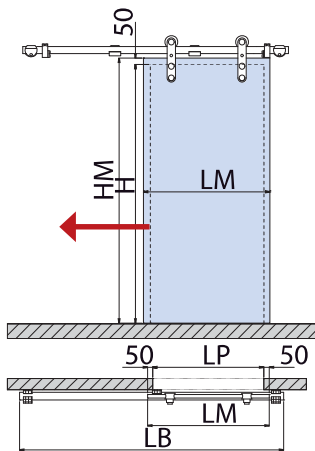

$$LM = LP + 100$$

VL-3000 SET 2 FIX

€▶A.399

- Set per 2 ante scorrevoli, fissaggio a parete
- Sliding doors set, wall installation
- Schiebetürset 2-flügelig, Wandmontage

$$LM = (LP + 100) / 2$$

LAVORAZIONE VETRO GLASS PREPARATION GLASBEARBEITUNG