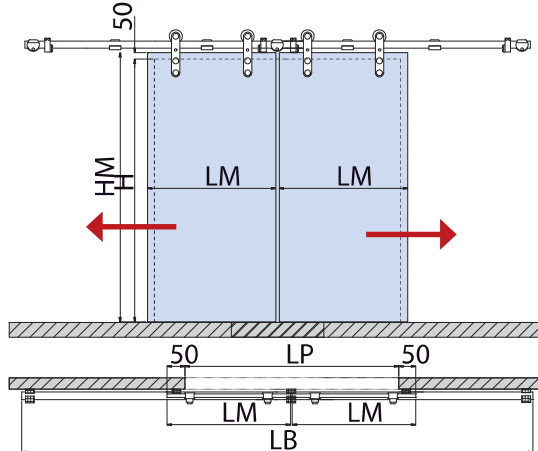

SLIDING TECH

VL-3000

- Versione curva
- With curved track
- Mit gebogener Laufschiene

€▶A.405

TECHNICAL

VL-3000 SET 1 FIX

€▶A.398

- Set per 1 anta scorrevole, fissaggio a parete
- Sliding door set, wall installation
- Schiebetürset 1-flügelig, Wandmontage

$$LM = LP + 100$$

VL-3000 SET 2 FIX

€▶A.399

- Set per 2 ante scorrevoli, fissaggio a parete
- Sliding doors set, wall installation
- Schiebetürset 2-flügelig, Wandmontage

$$LM = (LP + 100) / 2$$

LAVORAZIONE VETRO GLASS PREPARATION GLASBEARBEITUNG