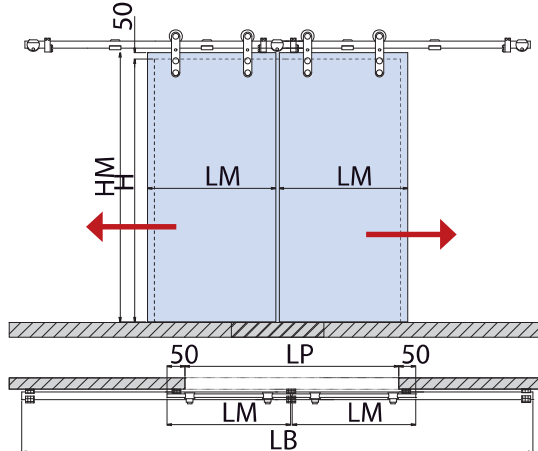

$$LM = (LP + 100) / 2$$