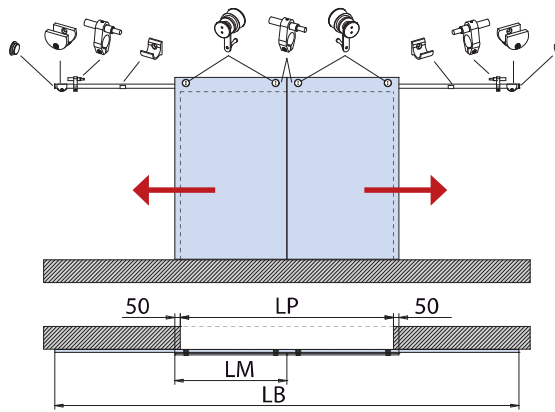

$$LM = LP + 100$$

$$HB = H - 82$$

LAVORAZIONE VETRO
GLASS PREPARATION
GLASBEARBEITUNG

xla336b / xla337b