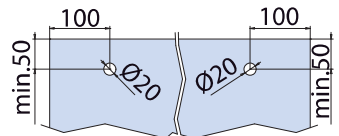

### VL-6100 SET 2 FIX

€▶A.390

- Set per 2 ante scorrevoli, fissaggio a parete
- Sliding doors set, wall installation
- Schiebetürset 2-flügelig, Wandmontage

$$LM = LP + 100$$

$$HB = H - 82$$

LAVORAZIONE VETRO  
GLASS PREPARATION  
GLASBEARBEITUNG