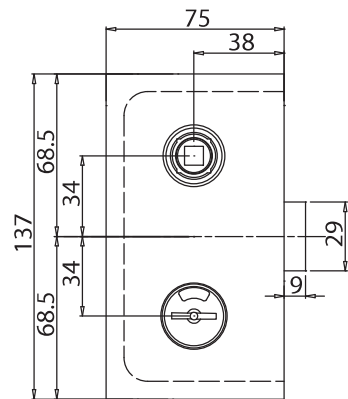

V-780 WC COLOR-L €► E.71
(sinistra/left/links)

A SINISTRA/LEFT/LINKS

C SINISTRA/LEFT/LINKS