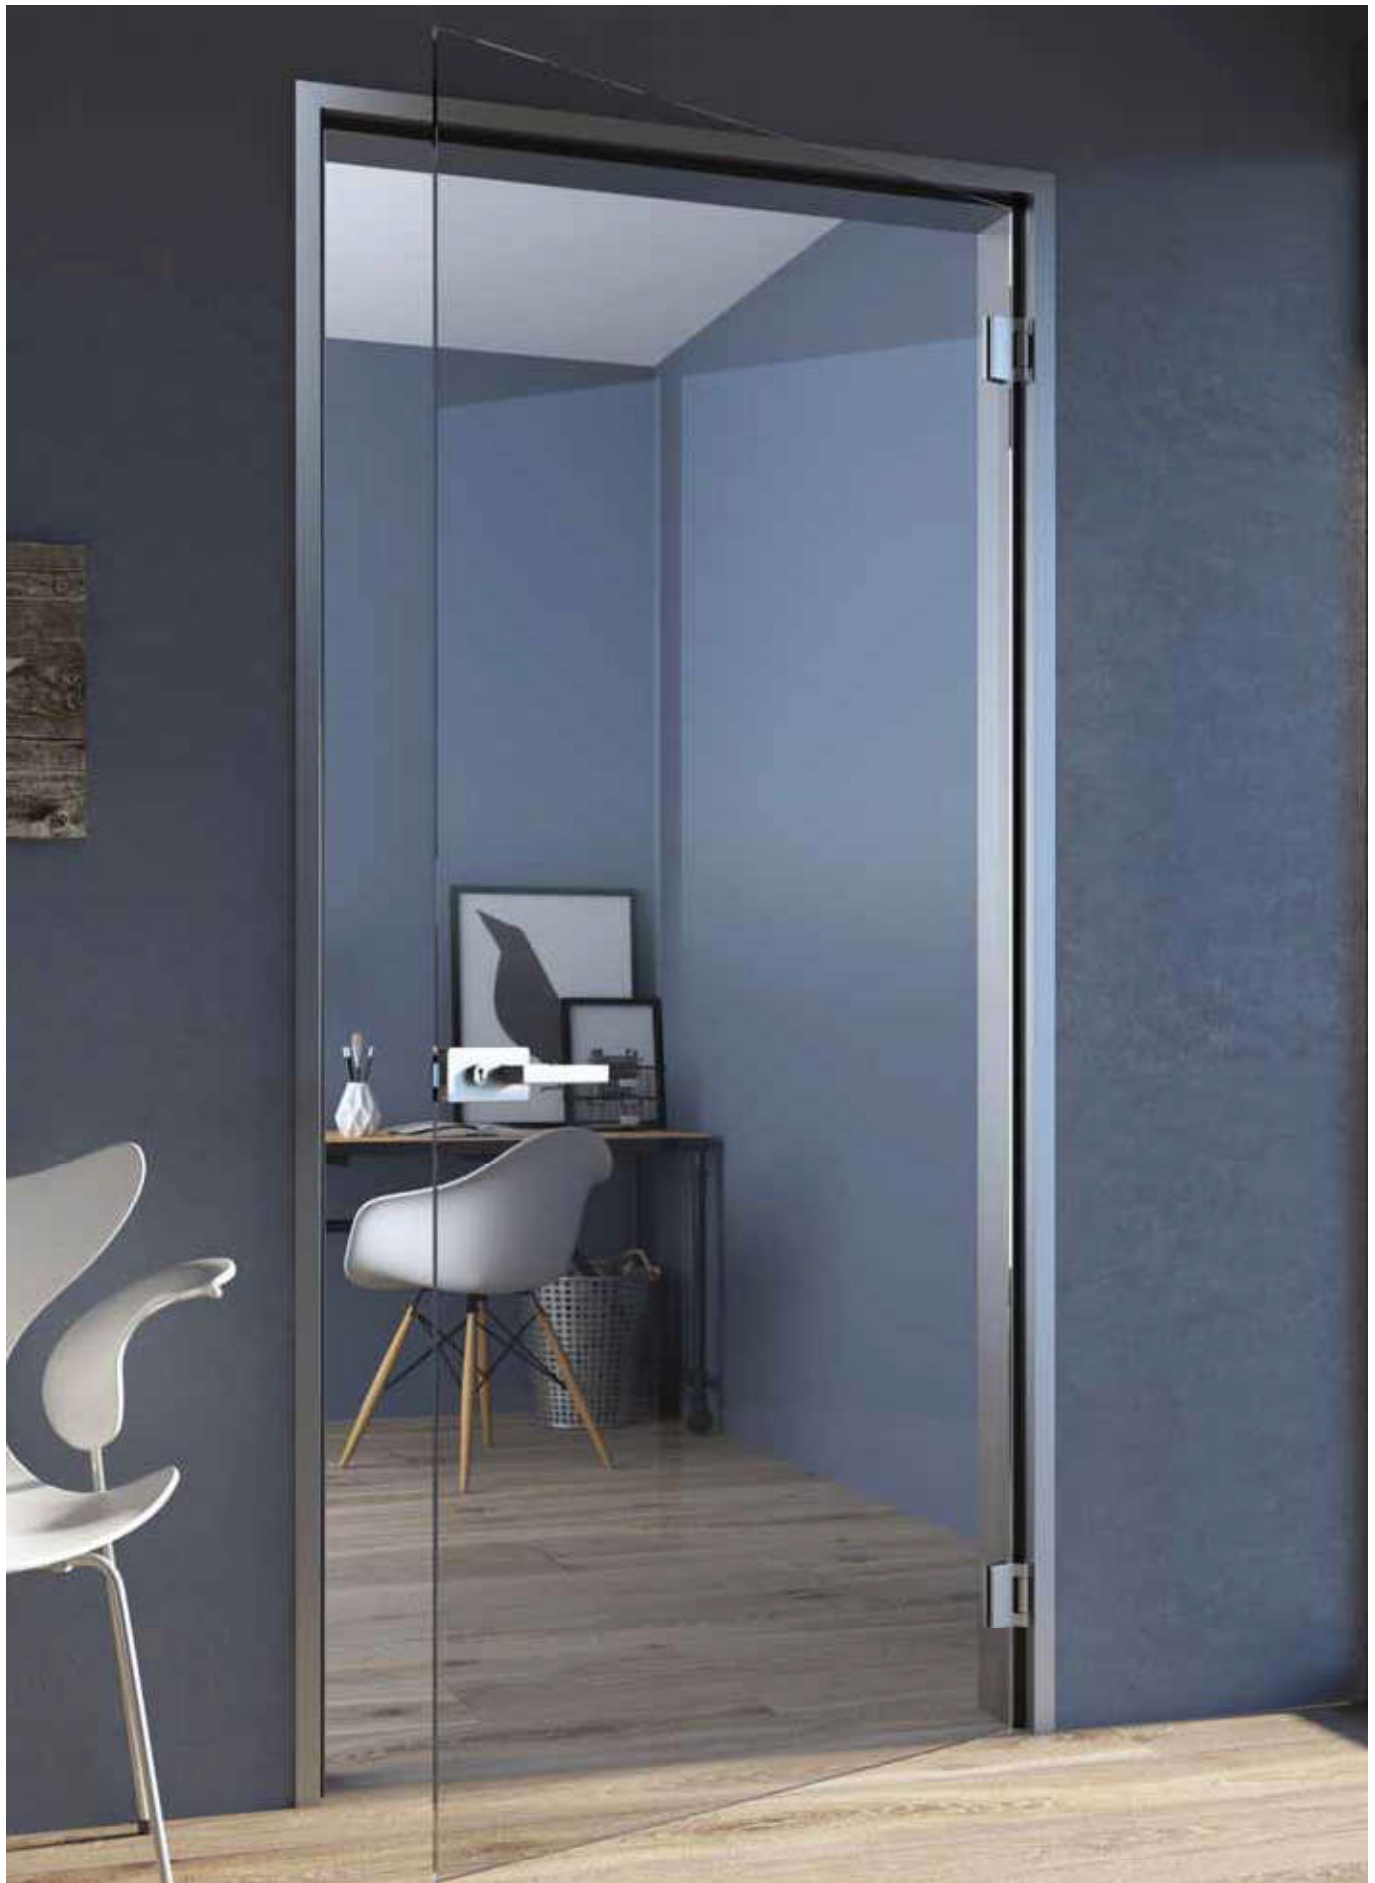

MV-900 I-LOCK

SERRATURE

MV-900 PZ

Patent Pending

- Serratura I-Lock altamente compatta. Maniglie, cilindri e contropiastre da ordinare a parte.
- High compacted lock. Handles, cylinders and strike plates not included, to order separately.
- Hohes Kompaktes Schloss. Griffe, Zylinder und Schließbleche nicht enthalten, separat zu bestellen