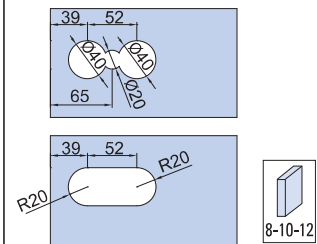

LAVORAZIONE VETRO ALTERNATIVA
ALTERNATIVE GLASS PREPARATION
ALTERNATIVE GLASBEARBEITUNG

SERRATURE

1. **CP-012**
2. Contropiastra magnetica inclusa
   - Magnetic strike plate included
   - Magnetisches schließblech inkl.